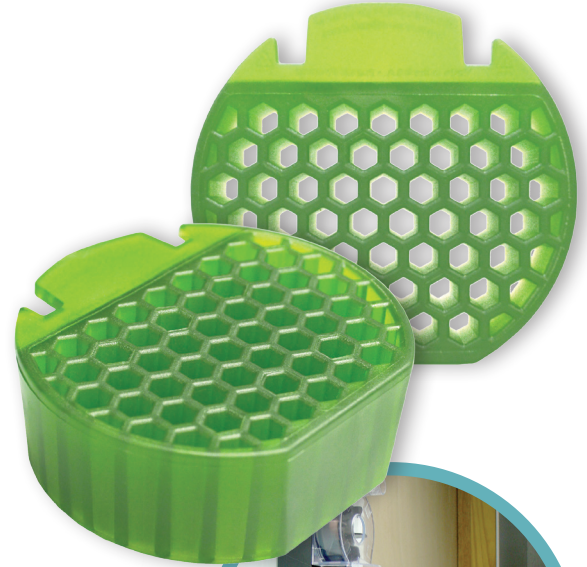

Refresh 2.0

The new & improved gel cup replacement

Freshens for 30 days

Freshens any space for a full 30 days. Use it in restrooms, lobbies, conference rooms, or anywhere needing a boost of fragrance.

Replaces Omni & Refresh gels

Refresh 2.0 replaces the Omni and Refresh gel products while providing you with 25-35% more fragrance. That's more fragrance than other competing gel products currently on the market.

Available in the same great fragrances

Freshen your restroom with the same great fragrances you're used to from the Omni and Refresh gels, but with the Refresh 2.0's boost of performance.

Universal fit

Refresh 2.0 fits a wide variety of dispensers and cabinets such as Big D®, Contico®, Hospeco®, GA Pacific®, F-Matic®, NilOdor®, Rubbermaid TC® & Time Mist® fan cabinets.

Environmentally safe

Cannot break or spill. 100% Recyclable, part of the industry's first closed-loop recycling program so it's easily recyclable. For details, go to www.eco-refresh.com

Fits a variety of existing dispensers